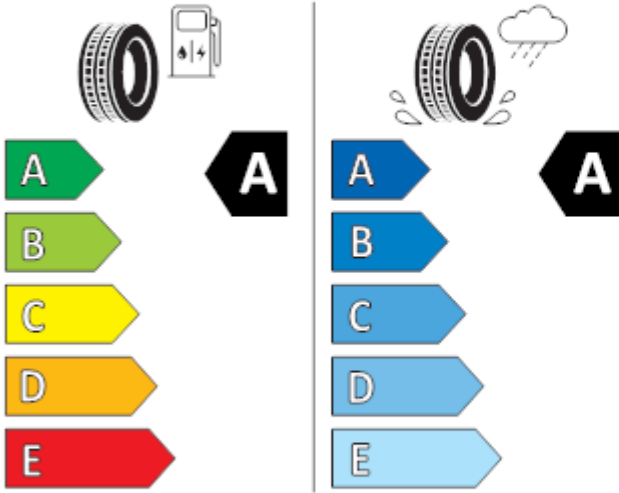

C1

2020/740

GOODYEAR

547003

215/55R17 94 V

C1

2020/740

BRIDGESTONE