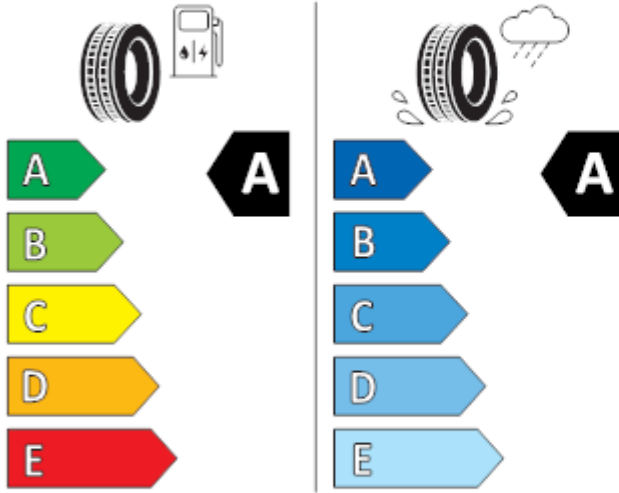

BRIDGESTONE

13952

215/55 R17 94 V

C1