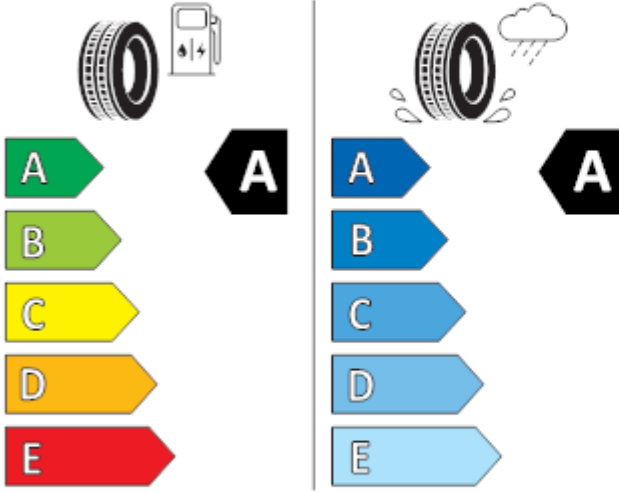

GOODYEAR

547003

215/55R17 94 V

C1