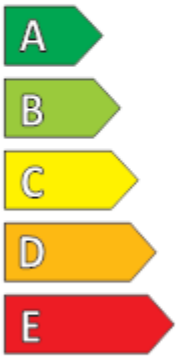

GOODYEAR

547003

215/55R17 94 V

C1

A

A

2020/740