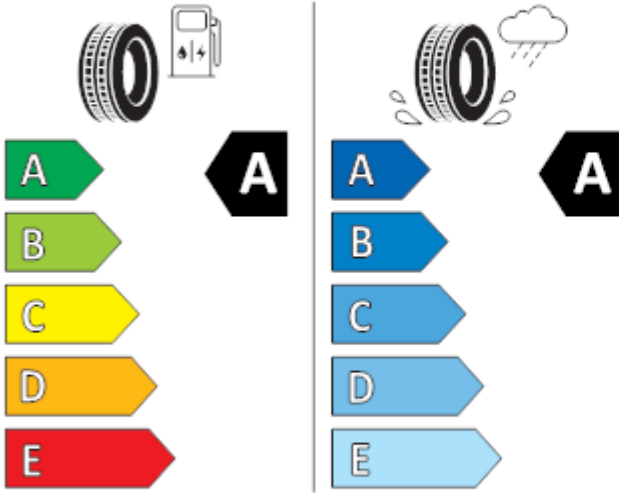

BRIDGESTONE

13952

215/55 R17 94 V

C1

2020/740

GOODYEAR

547003

215/55R17 94 V