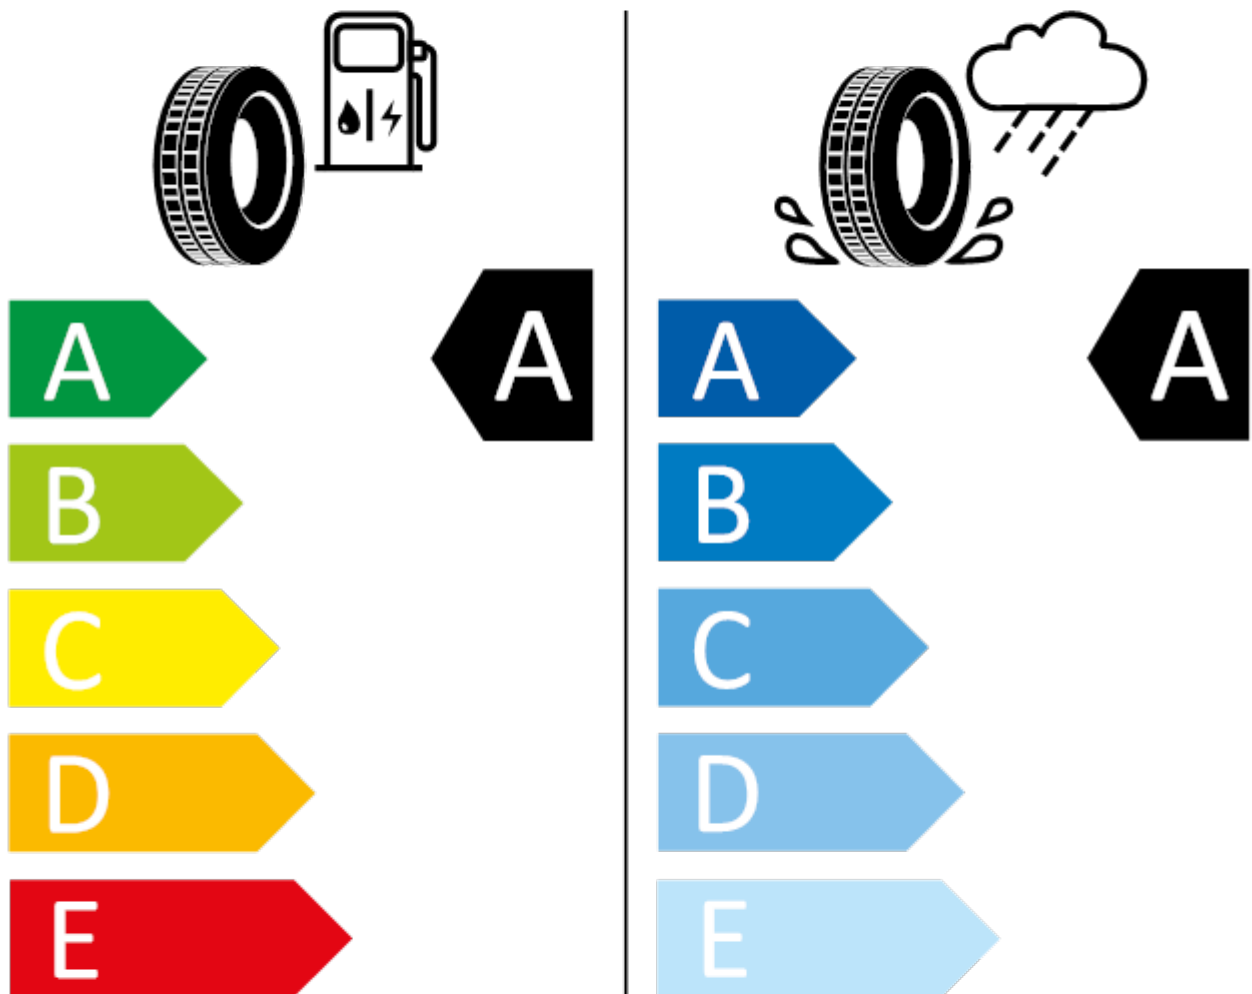

ENERG ⚡

Bridgestone

13952

215/55 R17 94V

C1

2020/740

ENERG ⚡

GOODYEAR