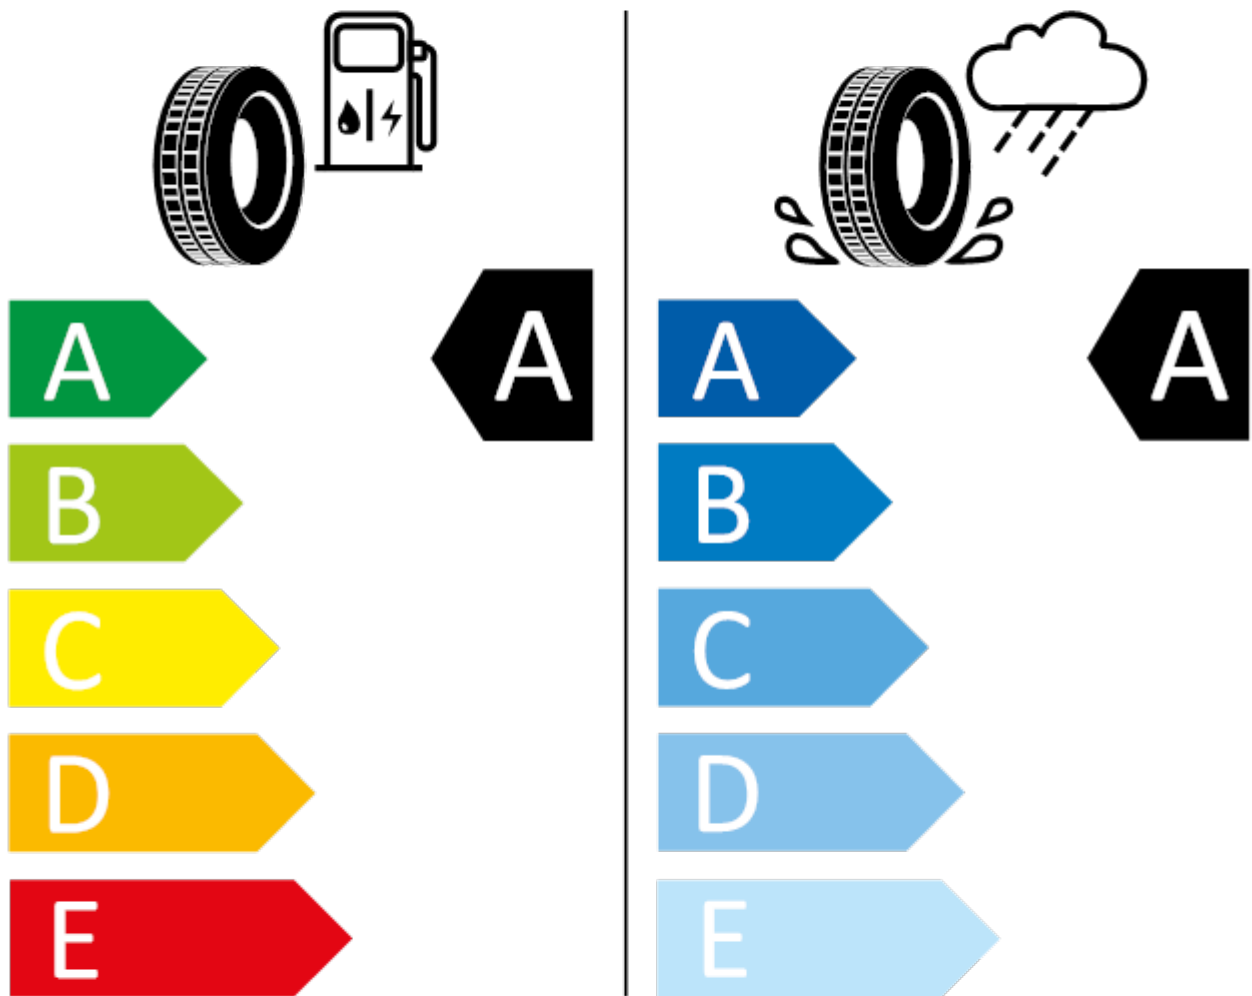

ENERG ⚡

Continental

0358217

215/55 R17 94V

C1

2020/740

ENERG ⚡

Bridgestone