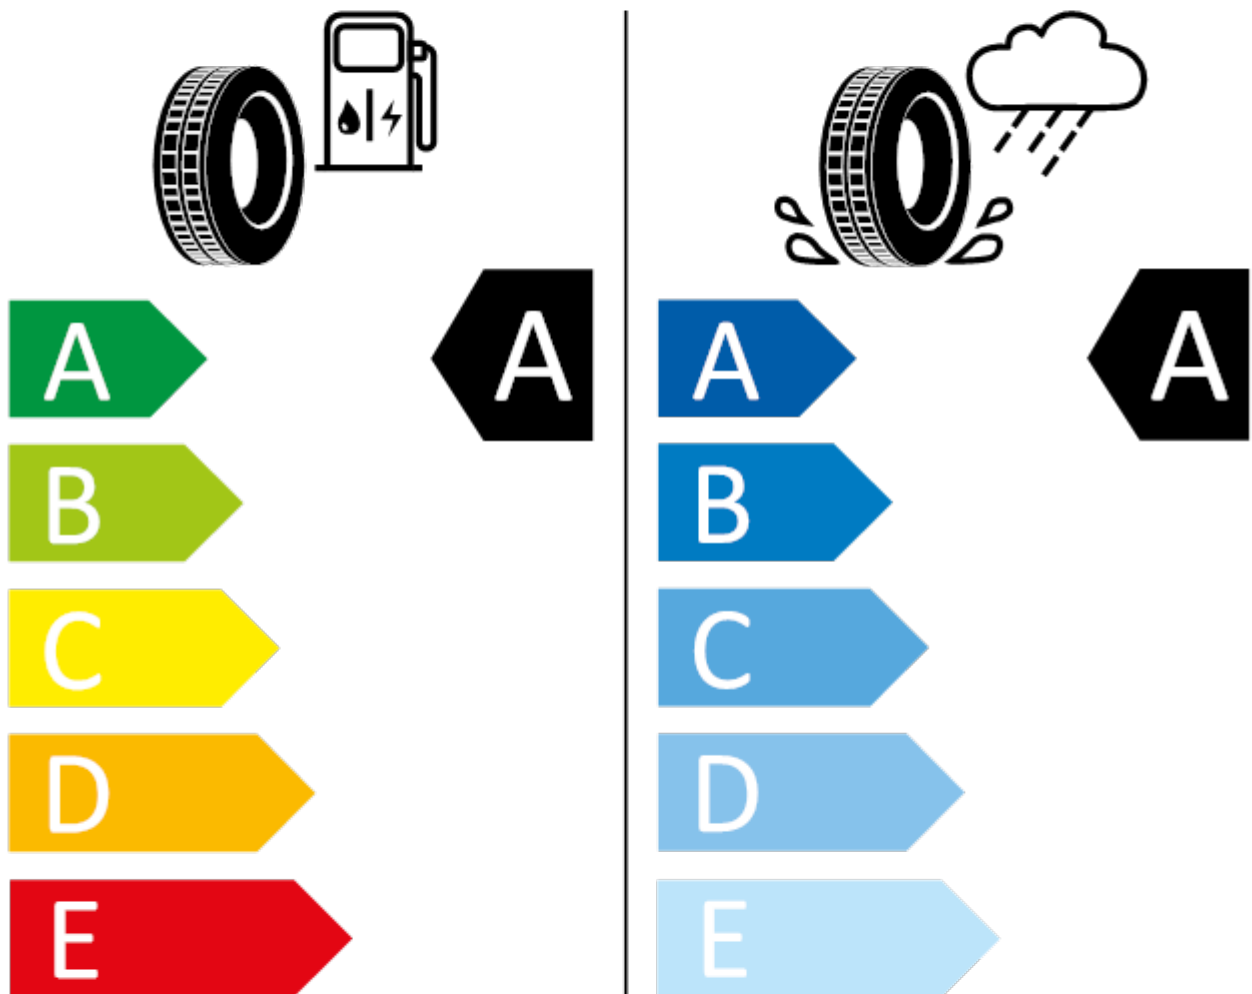

ENERG ⚡

Bridgestone

13952

215/55 R17 94V

C1